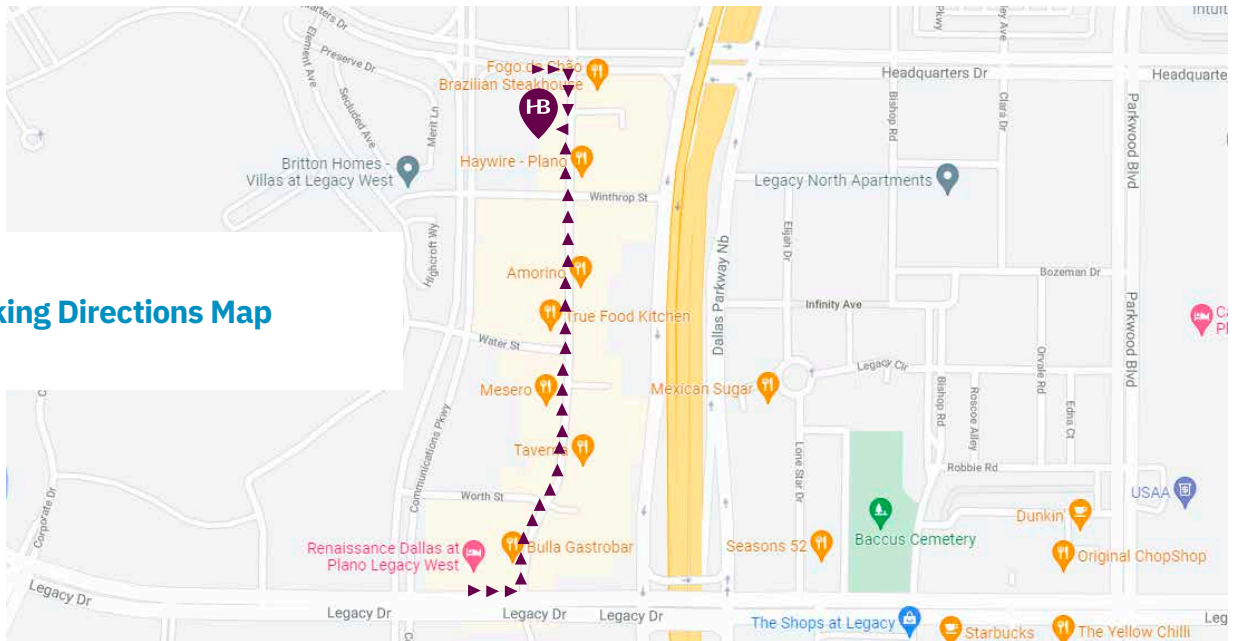

Walking Directions Map